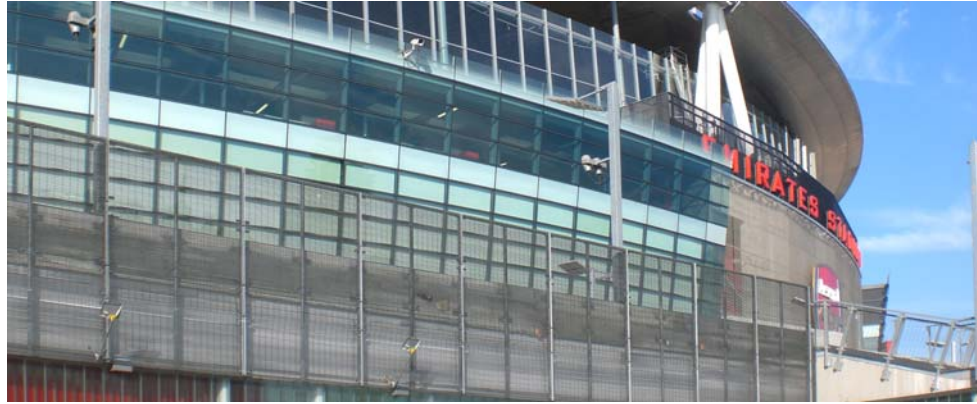

Orsogril UK's Potissimum was used extensively at The Emirates Stadium for Arsenal FC as barrier fencing, balustrading, security screening and wall cladding.

The grating panels of the *Potissimum 25x76mm* were supplied with the flat bars running horizontally in order to take a loading which complied with BS6399-1:1996. This guaranteed its suitability for use as a barrier fence for the crowd control areas surrounding the Emirates. The weight of flat bar and the bespoke posts were also designed to this requirement.

The 25x76mm aperture was also recommended by the architect for the areas in proximity with the adjacent railway lines to comply with Network Rail's anti-projectile safety standard.

Standard Panel size (max):
1000mm high x 3000mm wide
Finish: hot-dip galvanized

Architects: HOK Sport
Main Contactor: Sir Robert McAlpine
Consulting Engineers

SUPPLIERS OF ARCHITECTURAL GRATINGS
LOUVRED GRILLES
FENCING AND GATES

tel 0131 441 1255
fax 0131 441 4161
sales@orsogril.co.uk
www.orsogril.co.uk