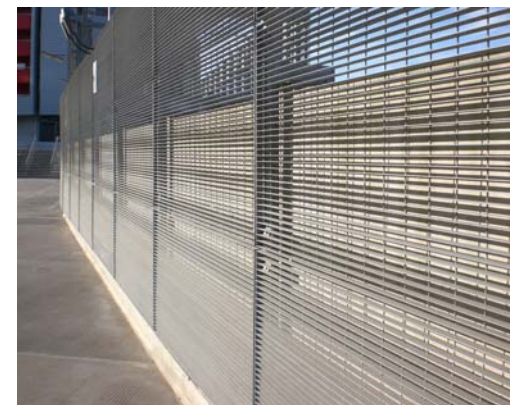

Orsogril UK's Potissimum was used extensively at The Emirates Stadium for Arsenal FC as barrier fencing, balustrading, security screening and wall cladding.

The grating panels of the *Potissimum 25x76mm* were supplied with the flat bars running horizontally in order to take a loading which complied with BS6399-1:1996. This guaranteed its suitability for use as a barrier fence for the crowd control areas surrounding the Emirates. The weight of flat bar and the bespoke posts were also designed to this requirement.

The 25x76mm aperture was also recommended by the architect for the areas in proximity with the adjacent railway lines to comply with Network Rail's anti-projectile safety standard.

Standard Panel size (max):
1000mm high x 3000mm wide
Finish: hot-dip galvanized

Architects: HOK Sport
Main Contactor: Sir Robert McAlpine
Consulting Engineers

SUPPLIERS OF ARCHITECTURAL GRATINGS
LOUVRED GRILLES
FENCING AND GATES

tel 0131 441 1255
fax 0131 441 4161
sales@orsogril.co.uk
www.orsogril.co.uk